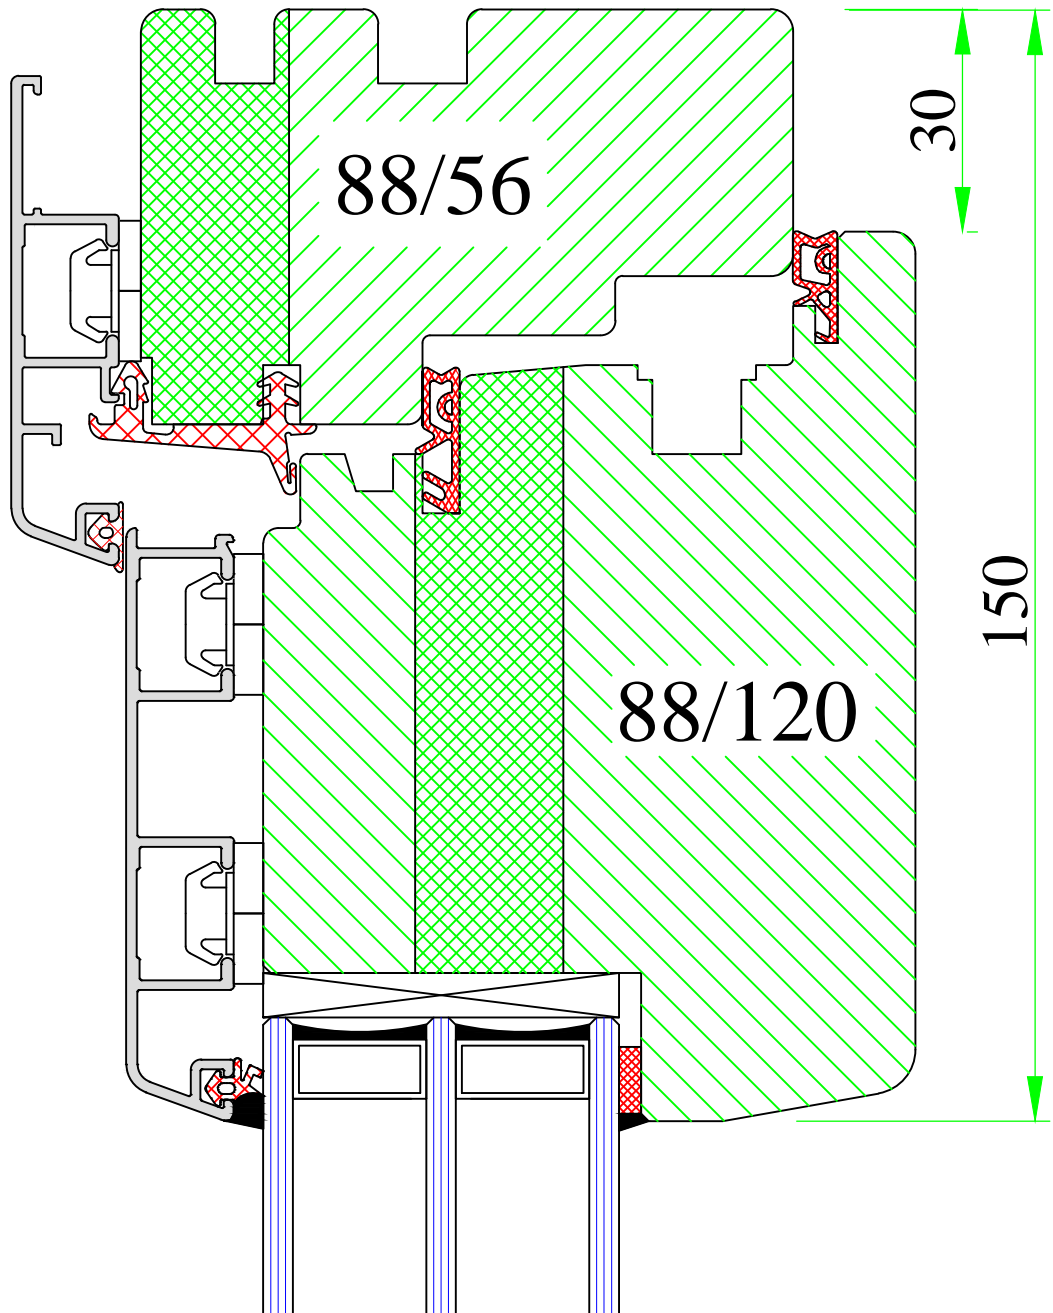

Version:  
1

Scale:  
1:1

Date:  
15.05.14

Drawing:  
NPD/7

www.uniwin.co.uk

**UNI WINDOWS Ltd.**  
 Unit 6, Edgefield Industrial Est.  
 Loanhead, EH20 9TB  
 Tel.: 0131 448 1552

THERMAX ULTRA

Frame-sash door connection – top and sides

Version:  
1  
Date:  
15.05.14

Scale:  
1:1  
Drawing:  
NP/21

www.uniwin.co.uk

**UNI WINDOWS Ltd.**  
 Unit 6, Edgefield Industrial Est.  
 Loanhead, EH20 9TB  
 Tel.: 0131 448 1552

THERMAX ULTRA 2

Frame-sash door connection – top and sides

Version:  
1

Date:  
15.05.14

Scale:  
1:1

Drawing:  
NP2/21

www.uniwin.co.uk

**UNI WINDOWS Ltd.**  
 Unit 6, Edgefield Industrial Est.  
 Loanhead, EH20 9TB  
 Tel.: 0131 448 1552

THERMAX ULTRA 1 / 2

Outward opening door – top and sides

Version:  
1

Date:  
15.05.14

Scale:  
1:1

Drawing:  
NP/22