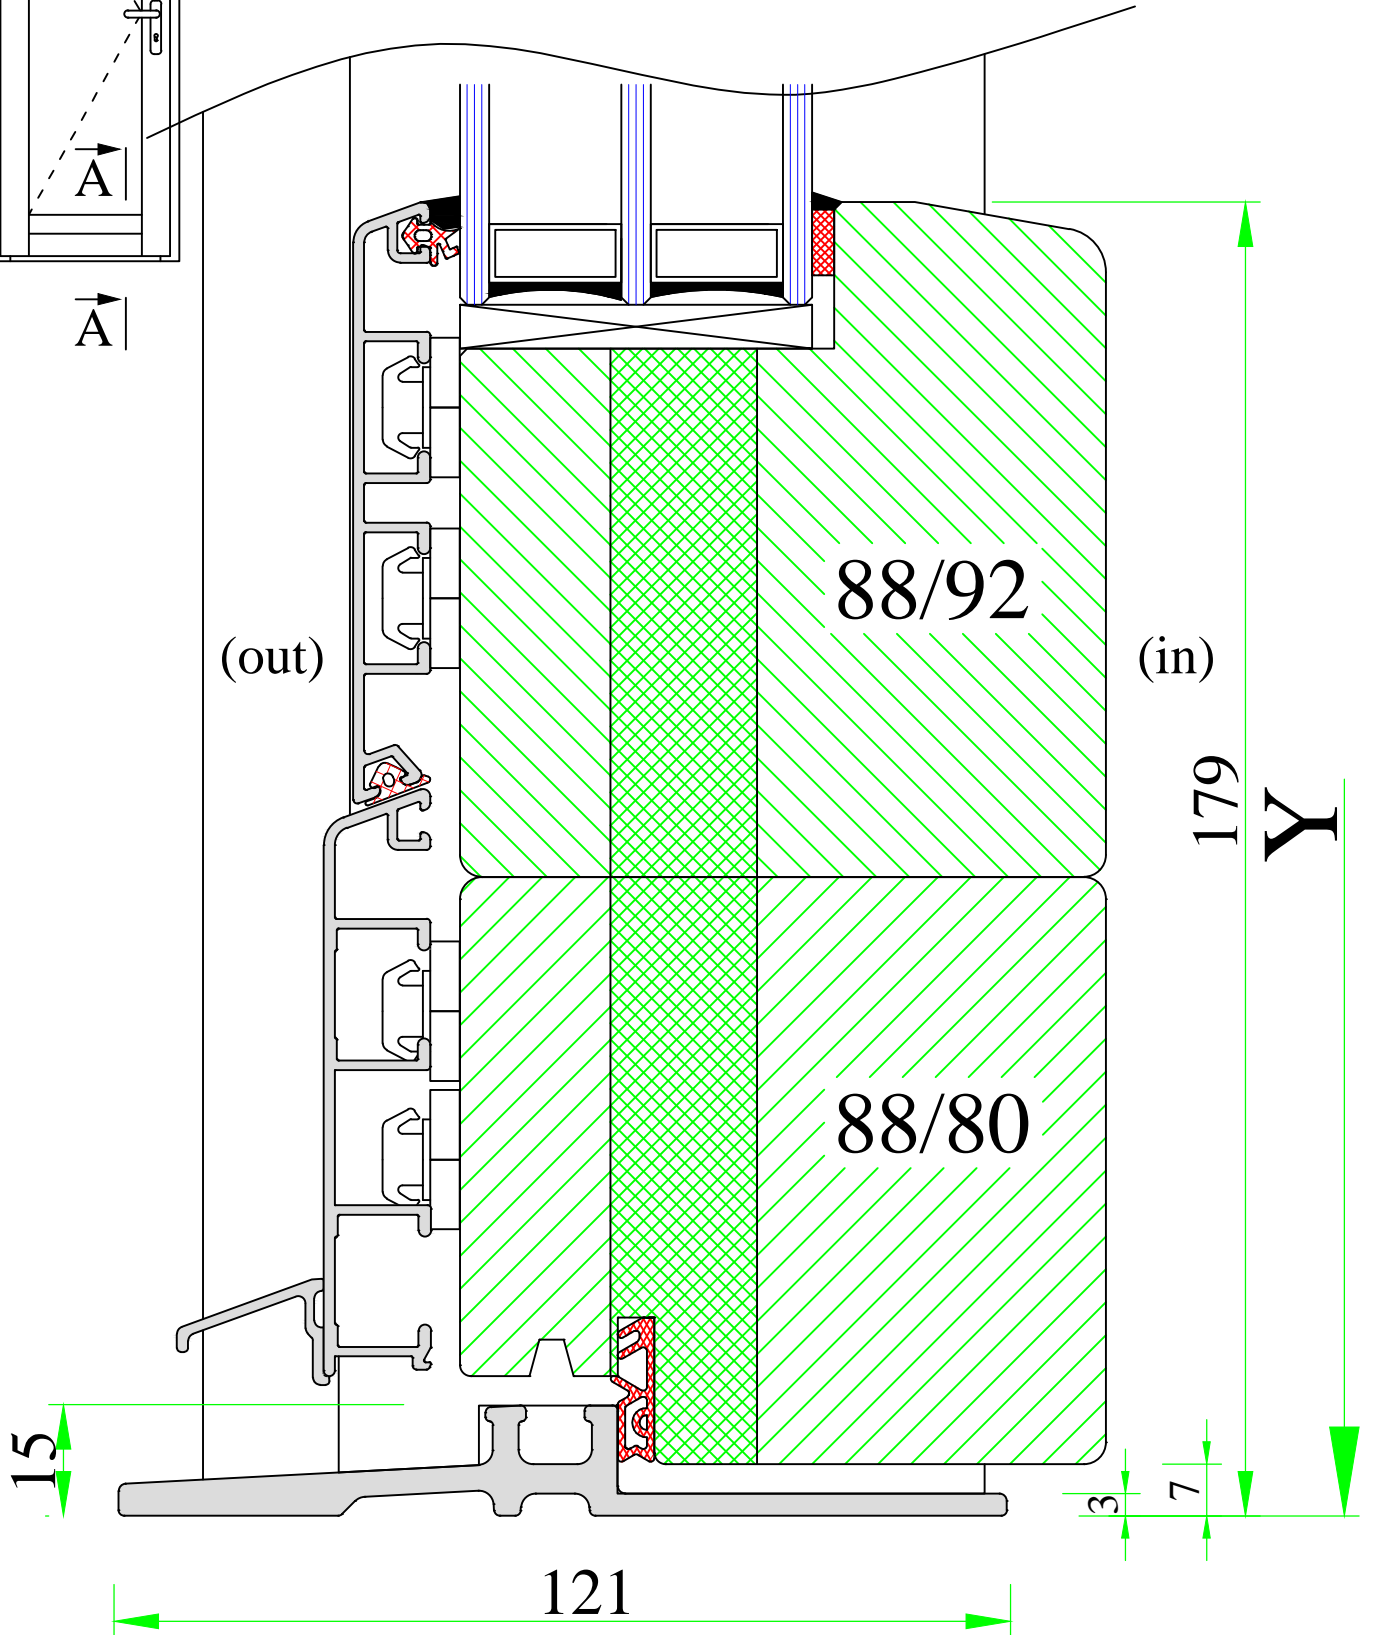

A

www.uniwin.co.uk

UNI WINDOWS Ltd.
Unit 6, Edgefield Industrial Est.
Loanhead, EH20 9TB
Tel.: 0131 448 1552

THERMAX ULTRA 1 / 2

External door with ULT threshold

Version:
1

Scale:
1:1

Date:
15.05.14

Drawing:
NPD/7