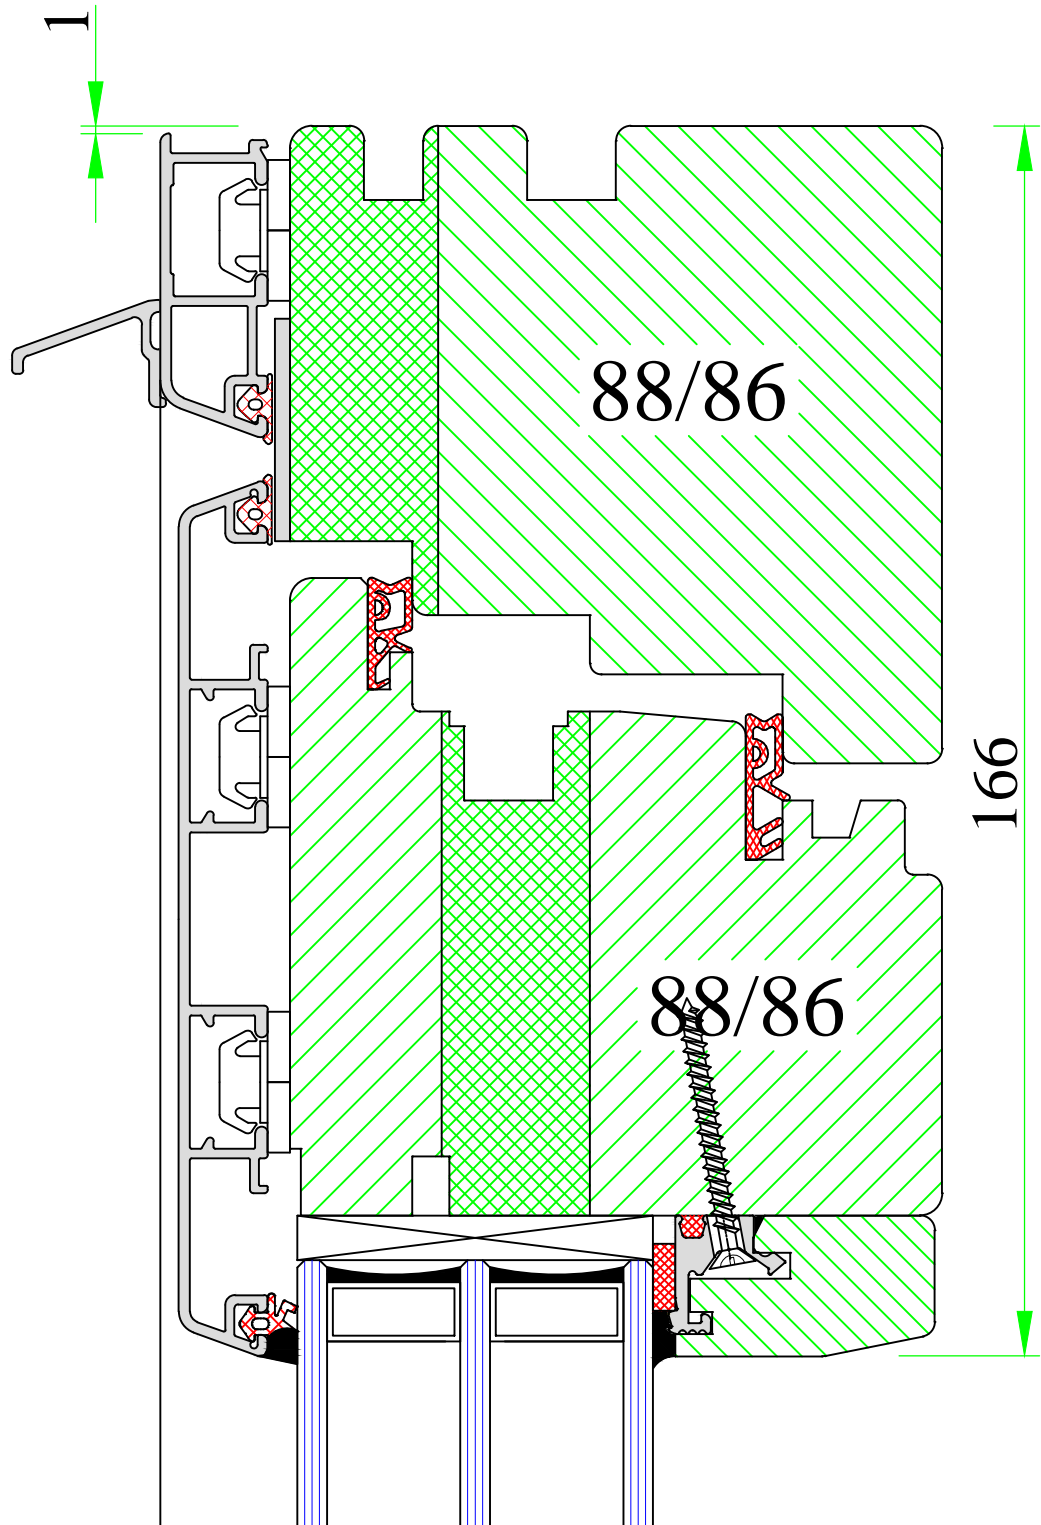

Scale:  
 1:1

Drawing:  
 NPD/3

A

A

(out)

88/92

88/80

(in)

Version:  
1  
Date:  
15.05.14

Scale:  
1:1  
Drawing:  
NP/21

www.uniwin.co.uk

**UNI WINDOWS Ltd.**  
 Unit 6, Edgefield Industrial Est.  
 Loanhead, EH20 9TB  
 Tel.: 0131 448 1552

THERMAX ULTRA 2

Frame-sash door connection – top and sides

Version:  
1

Date:  
15.05.14

Scale:  
1:1

Drawing:  
NP2/21

www.uniwin.co.uk

**UNI WINDOWS Ltd.**  
 Unit 6, Edgefield Industrial Est.  
 Loanhead, EH20 9TB  
 Tel.: 0131 448 1552

THERMAX ULTRA 1 / 2

Outward opening door – top and sides

Version:  
1

Date:  
15.05.14

Scale:  
1:1

Drawing:  
NP/22