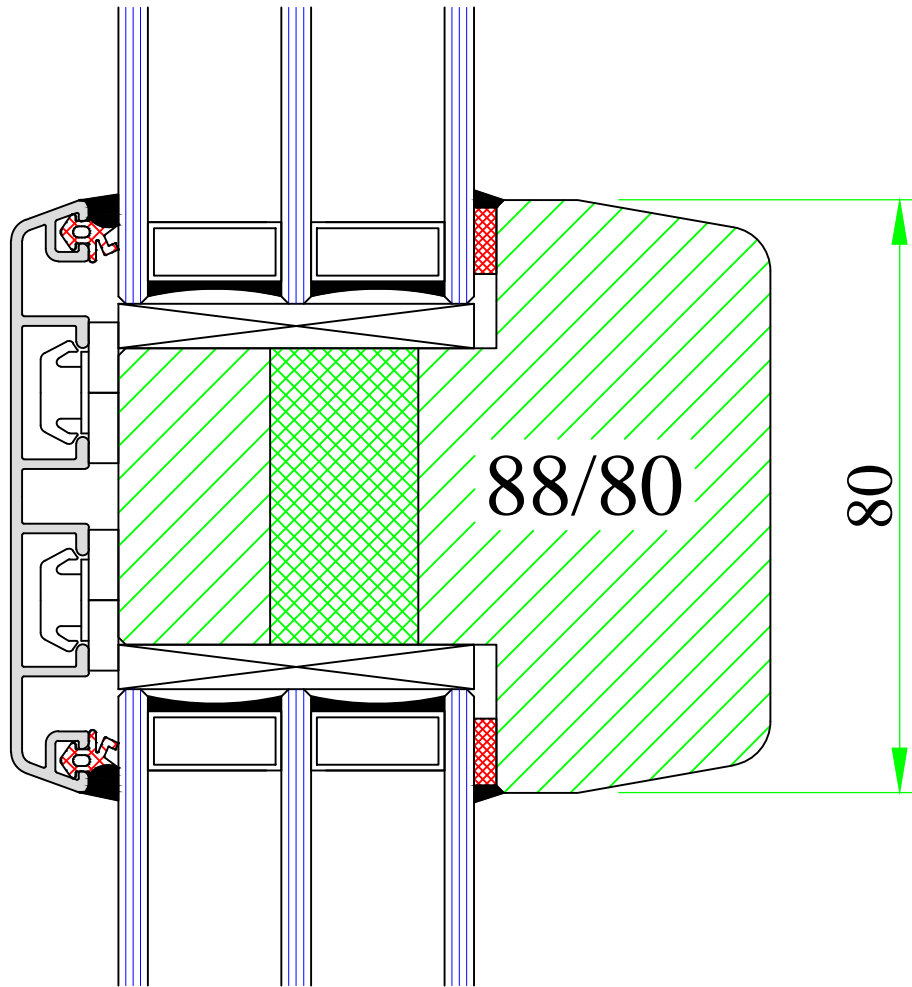

0

**UNI WINDOWS Ltd.**  
 Unit 6, Edgefield Industrial Est.  
 Loanhead, EH20 9TB  
 Tel.: 0131 448 1552

THERMAX ULTRA 1 / 2

External door with timber threshold –  
 – outward opening

Version:  
 1

Date:  
 15.05.14

Scale:  
 1:1

Drawing:  
 NPD/6

A

www.uniwin.co.uk

**UNI WINDOWS Ltd.**  
 Unit 6, Edgefield Industrial Est.  
 Loanhead, EH20 9TB  
 Tel.: 0131 448 1552

THERMAX ULTRA 1 / 2

External door with ULT threshold

Version:  
1

Scale:  
1:1

Date:  
15.05.14

Drawing:  
NPD/7

www.uniwin.co.uk

**UNI WINDOWS Ltd.**  
 Unit 6, Edgefield Industrial Est.  
 Loanhead, EH20 9TB  
 Tel.: 0131 448 1552

THERMAX ULTRA

Frame-sash door connection – top and sides

Version:  
1  
Date:  
15.05.14

Scale:  
1:1  
Drawing:  
NP/21

www.uniwin.co.uk

**UNI WINDOWS Ltd.**  
 Unit 6, Edgefield Industrial Est.  
 Loanhead, EH20 9TB  
 Tel.: 0131 448 1552

THERMAX ULTRA 2

Frame-sash door connection – top and sides