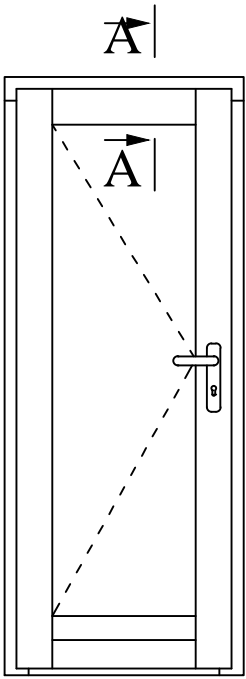

Drawing:  
NPD/1

A

(out)

88/92

88/80

190 Y (in)

18

121

Drawing:  
NPD/2

A

(out)

88/96

204

Y

(in)

88/83

Version:  
1  
Date:  
15.05.14

Scale:  
1:1  
Drawing:  
NP/21

www.uniwin.co.uk

**UNI WINDOWS Ltd.**  
 Unit 6, Edgefield Industrial Est.  
 Loanhead, EH20 9TB  
 Tel.: 0131 448 1552

THERMAX ULTRA 2

Frame-sash door connection – top and sides

Version:  
1

Date:  
15.05.14

Scale:  
1:1

Drawing:  
NP2/21

www.uniwin.co.uk

**UNI WINDOWS Ltd.**  
 Unit 6, Edgefield Industrial Est.  
 Loanhead, EH20 9TB  
 Tel.: 0131 448 1552

THERMAX ULTRA 1 / 2

Outward opening door – top and sides