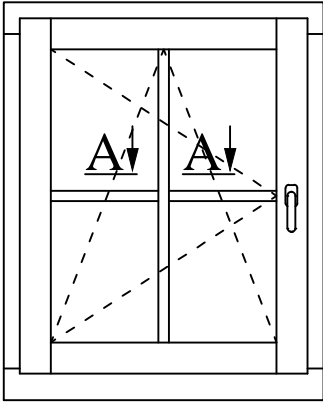

Version:  
1

Scale:  
1:1

Date:  
15.05.14

Drawing:  
NPD/7

www.uniwin.co.uk

**UNI WINDOWS Ltd.**  
 Unit 6, Edgefield Industrial Est.  
 Loanhead, EH20 9TB  
 Tel.: 0131 448 1552

THERMAX ULTRA

Frame-sash door connection – top and sides

Version:  
1  
Date:  
15.05.14

Scale:  
1:1  
Drawing:  
NP/21

www.uniwin.co.uk

**UNI WINDOWS Ltd.**  
 Unit 6, Edgefield Industrial Est.  
 Loanhead, EH20 9TB  
 Tel.: 0131 448 1552

THERMAX ULTRA 2

Frame-sash door connection – top and sides