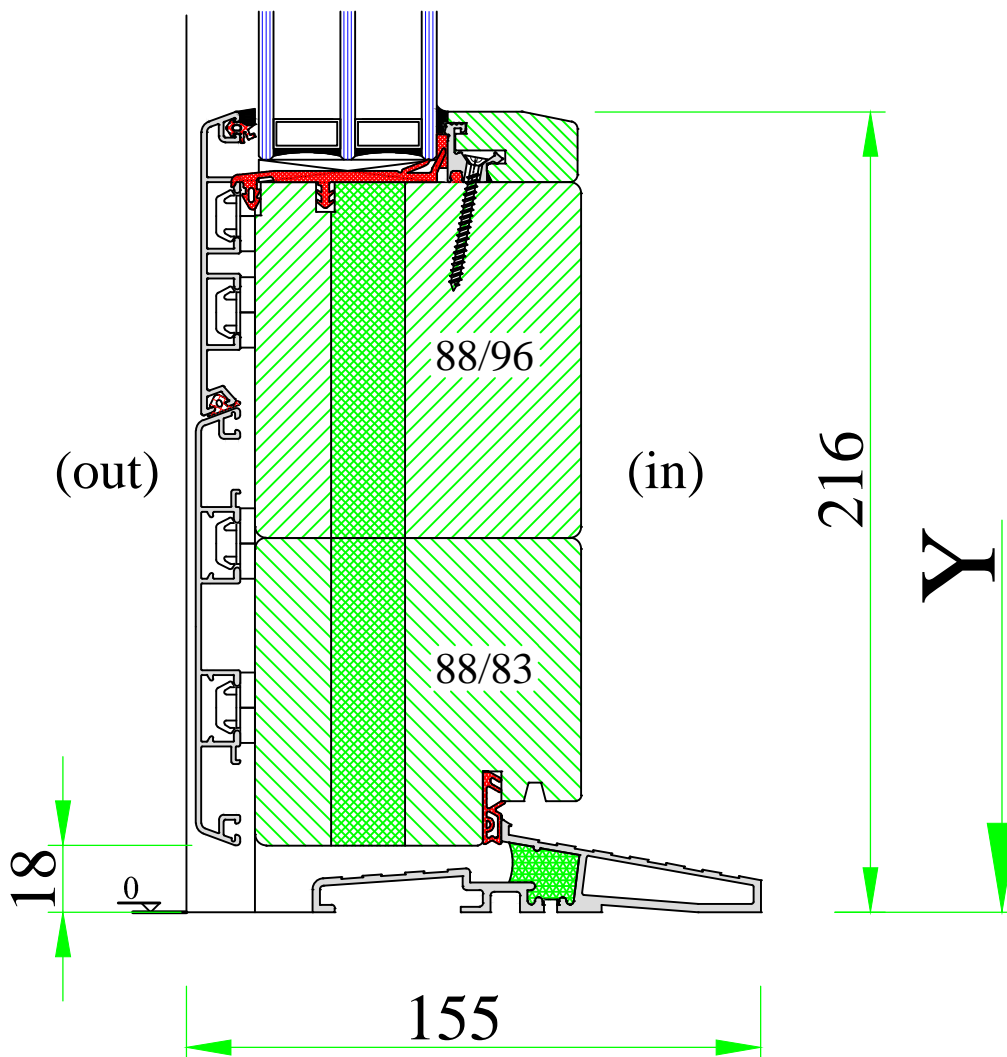

Drawing:  
NPD/2

A

(out)

88/96

204

Y

(in)

88/83

107

**UNI WINDOWS Ltd.**  
 Unit 6, Edgefield Industrial Est.  
 Loanhead, EH20 9TB  
 Tel.: 0131 448 1552

THERMAX ULTRA 1 / 2

External door with threshold Weser-A –  
 – outward opening

Version:  
 1

Date:  
 15.05.14

Scale:  
 1:1

Drawing:  
 NPD/3

A

A

(out)

88/92

88/80

(in)