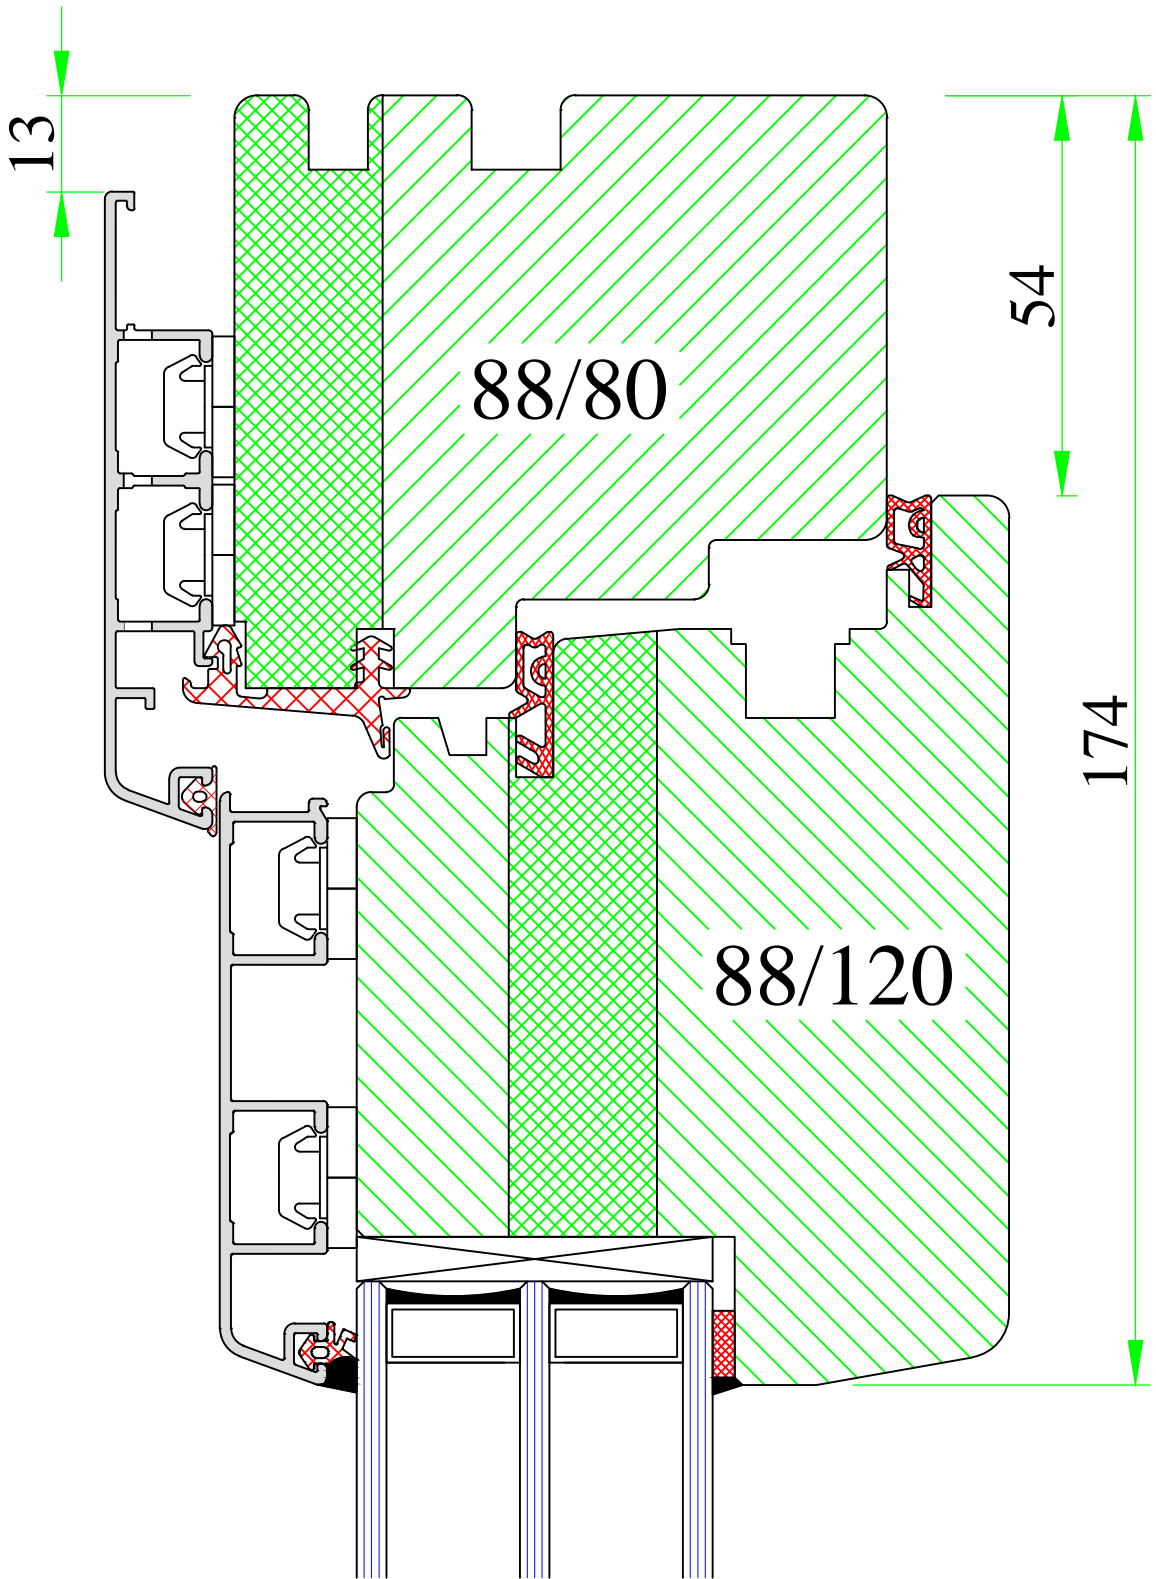

Scale:  
 1:1

Drawing:  
 NPD/3

A

A

(out)

88/92

88/80

(in)

Version:  
1

Scale:  
1:1

Date:  
15.05.14

Drawing:  
NPD/7

www.uniwin.co.uk

**UNI WINDOWS Ltd.**  
 Unit 6, Edgefield Industrial Est.  
 Loanhead, EH20 9TB  
 Tel.: 0131 448 1552

THERMAX ULTRA

Frame-sash door connection – top and sides

Version:  
1  
Date:  
15.05.14

Scale:  
1:1  
Drawing:  
NP/21

www.uniwin.co.uk

**UNI WINDOWS Ltd.**  
 Unit 6, Edgefield Industrial Est.  
 Loanhead, EH20 9TB  
 Tel.: 0131 448 1552

THERMAX ULTRA 2

Frame-sash door connection – top and sides