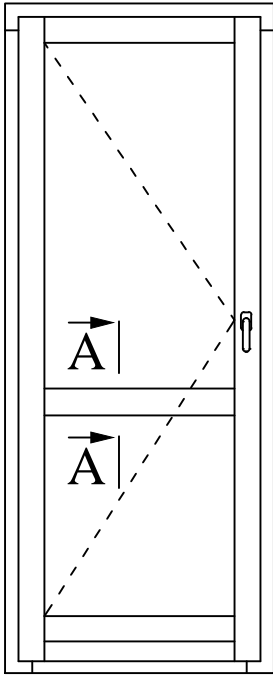

Drawing:  
NPD/2

A

(out)

88/96

204

Y

(in)

88/83

Scale:  
 1:1

Drawing:  
 NPD/3

A

A

(out)

88/92

88/80

(in)

Scale:  
 1:1

Drawing:  
 NPD/6

A

www.uniwin.co.uk

**UNI WINDOWS Ltd.**  
 Unit 6, Edgefield Industrial Est.  
 Loanhead, EH20 9TB  
 Tel.: 0131 448 1552

THERMAX ULTRA 1 / 2

External door with ULT threshold

Version:  
1

Scale:  
1:1

Date:  
15.05.14

Drawing:  
NPD/7

www.uniwin.co.uk

**UNI WINDOWS Ltd.**  
 Unit 6, Edgefield Industrial Est.  
 Loanhead, EH20 9TB  
 Tel.: 0131 448 1552

THERMAX ULTRA

Frame-sash door connection – top and sides