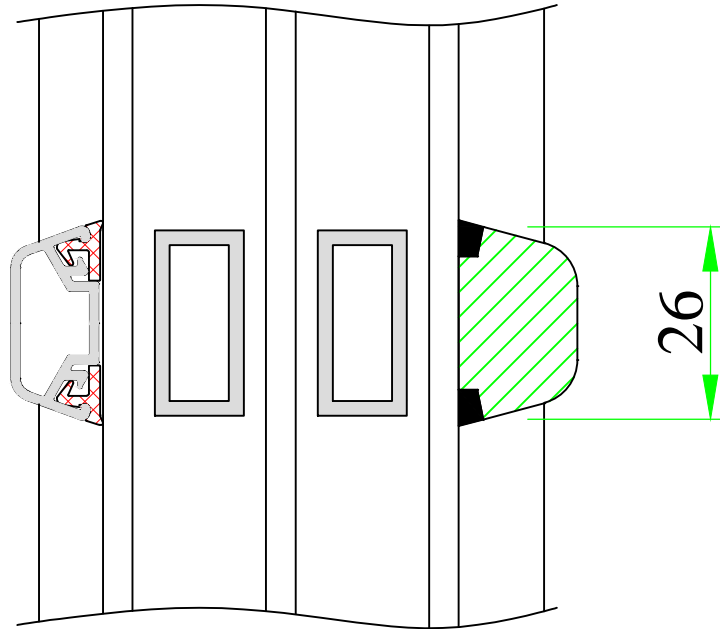

Version:  
1

Scale:  
1:1

Date:  
15.05.14

Drawing:  
NPD/7

www.uniwin.co.uk

**UNI WINDOWS Ltd.**  
 Unit 6, Edgefield Industrial Est.  
 Loanhead, EH20 9TB  
 Tel.: 0131 448 1552

THERMAX ULTRA

Frame-sash door connection – top and sides

Version:  
1  
Date:  
15.05.14

Scale:  
1:1  
Drawing:  
NP/21

www.uniwin.co.uk

**UNI WINDOWS Ltd.**  
 Unit 6, Edgefield Industrial Est.  
 Loanhead, EH20 9TB  
 Tel.: 0131 448 1552

THERMAX ULTRA 2

Frame-sash door connection – top and sides

Version:  
1

Date:  
15.05.14

Scale:  
1:1

Drawing:  
NP2/21

www.uniwin.co.uk

**UNI WINDOWS Ltd.**  
 Unit 6, Edgefield Industrial Est.  
 Loanhead, EH20 9TB  
 Tel.: 0131 448 1552

THERMAX ULTRA 1 / 2

Outward opening door – top and sides