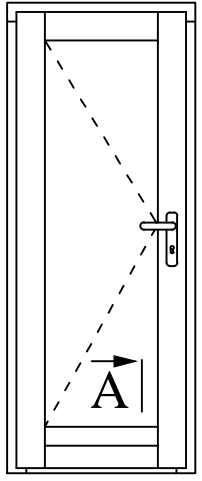

THERMAX ULTRA 1 / 2

External door with timber threshold –  
 – inward opening

Version:  
1

Scale:  
1:1

Date:  
15.05.14

Drawing:  
NPD/5

A

(out)