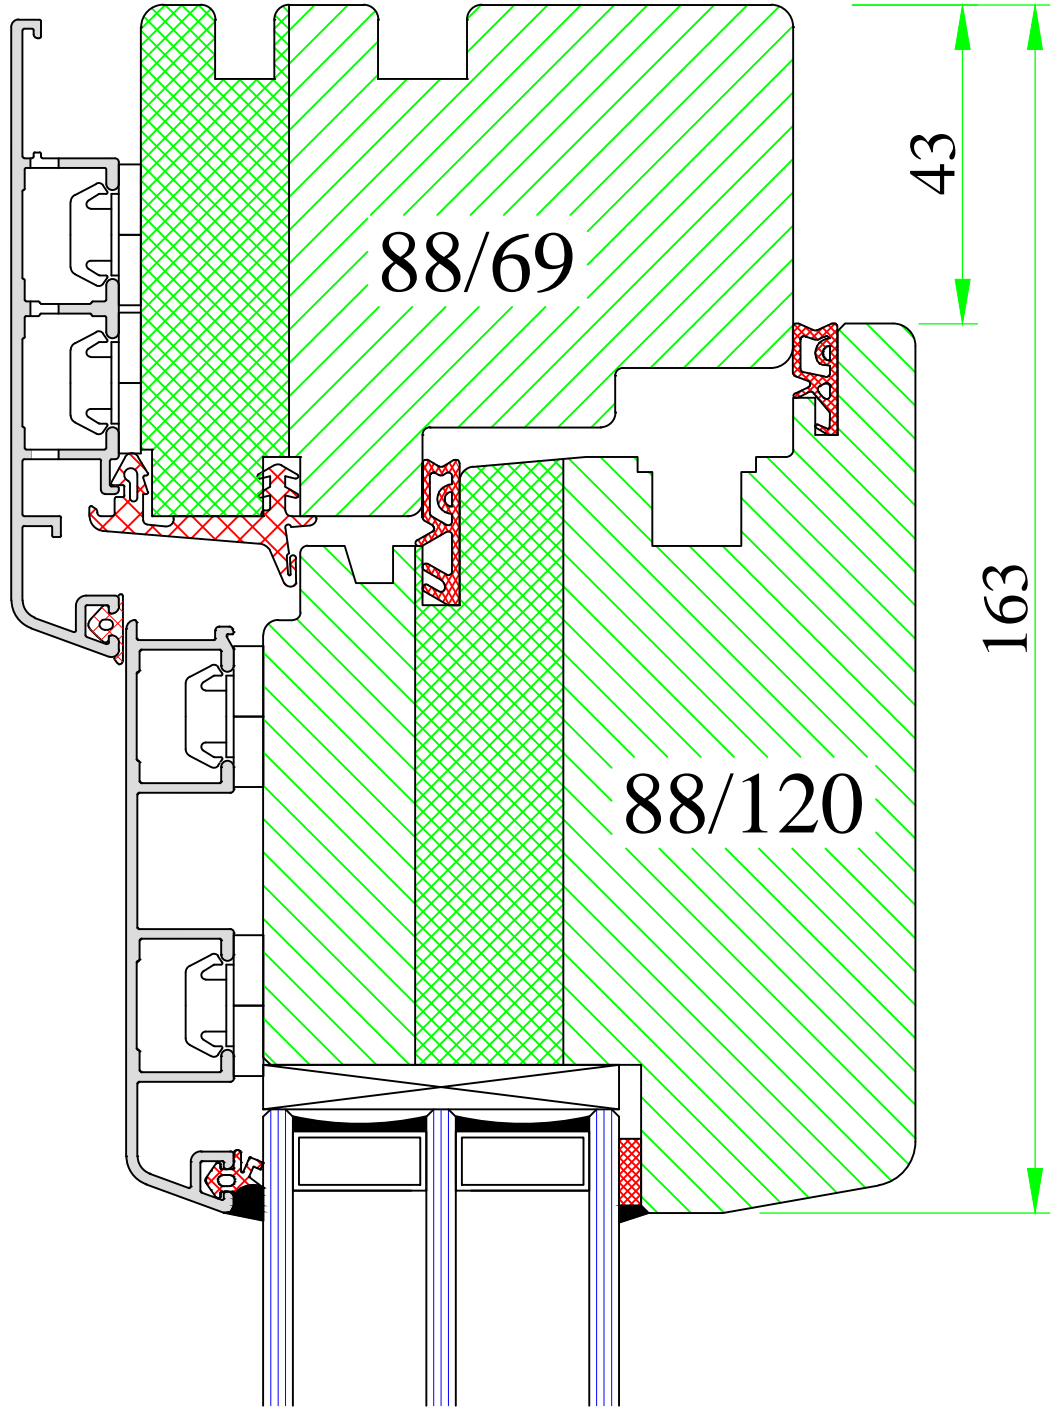

Version:  
1

Scale:  
1:1

Date:  
15.05.14

Drawing:  
NPD/7

www.uniwin.co.uk

**UNI WINDOWS Ltd.**  
 Unit 6, Edgefield Industrial Est.  
 Loanhead, EH20 9TB  
 Tel.: 0131 448 1552

THERMAX ULTRA

Frame-sash door connection – top and sides

Version:  
1  
Date:  
15.05.14

Scale:  
1:1  
Drawing:  
NP/21

www.uniwin.co.uk

**UNI WINDOWS Ltd.**  
 Unit 6, Edgefield Industrial Est.  
 Loanhead, EH20 9TB  
 Tel.: 0131 448 1552

THERMAX ULTRA 2

Frame-sash door connection – top and sides