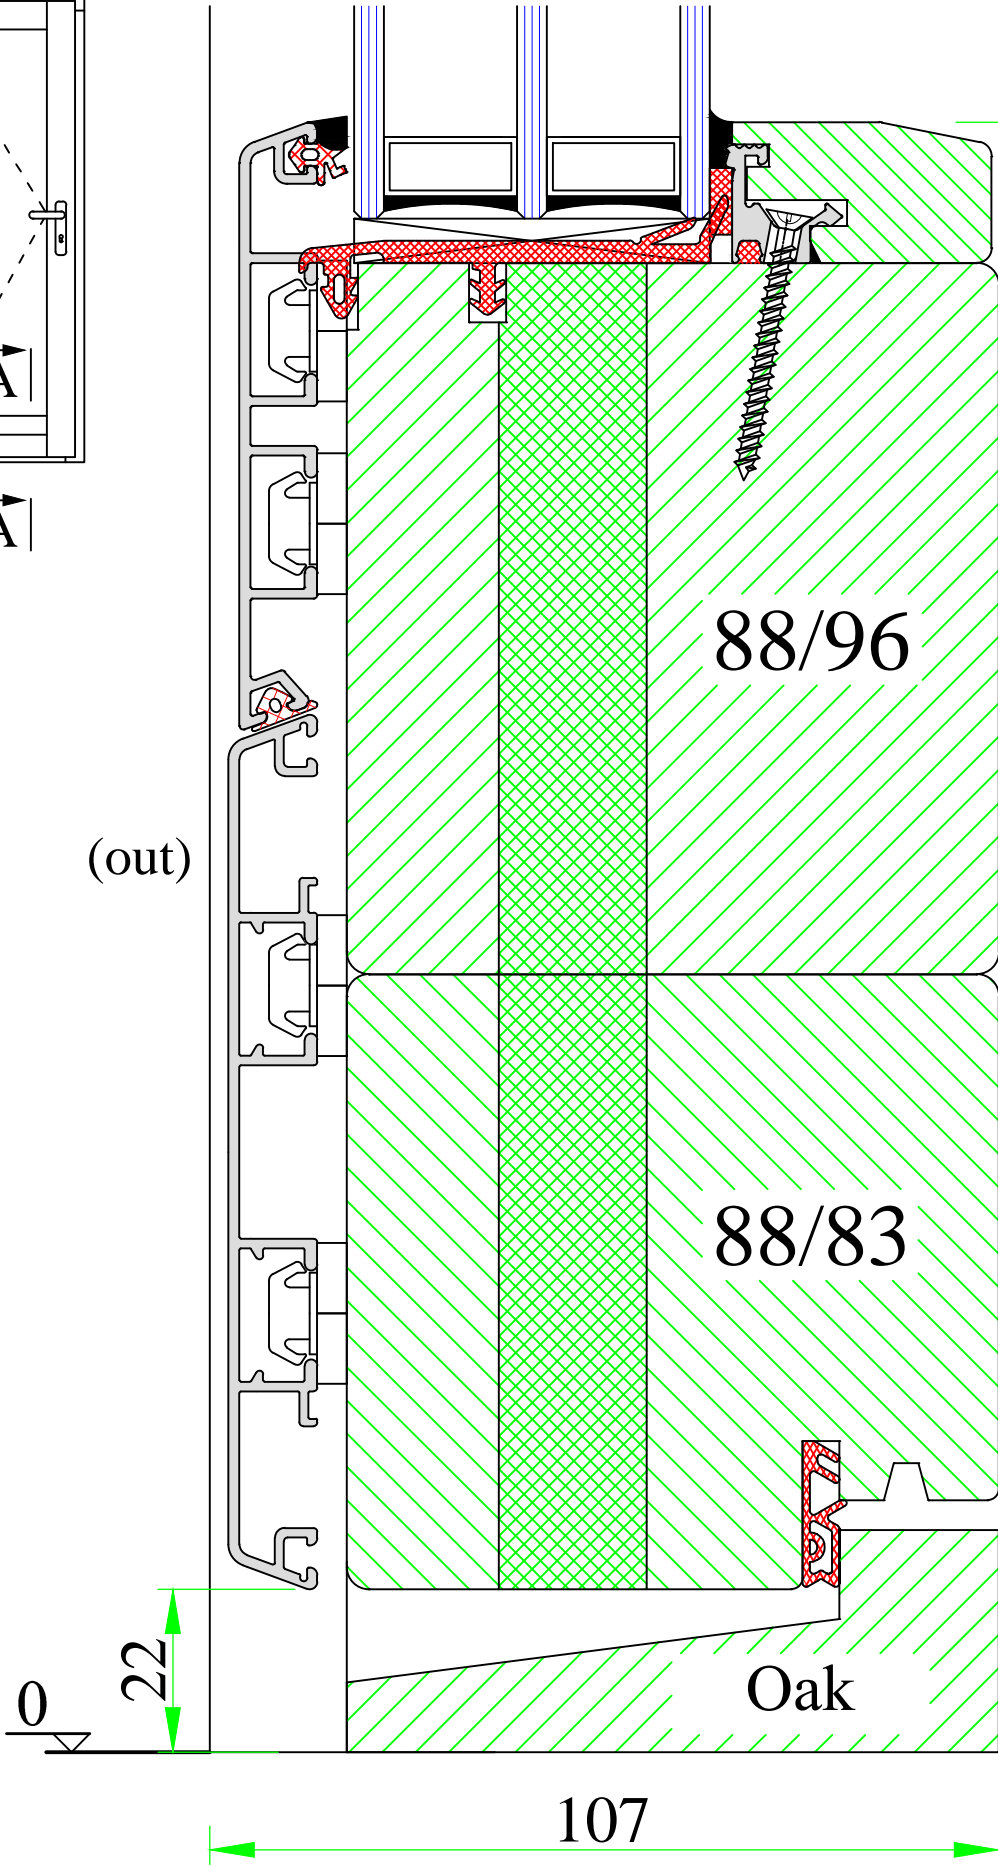

Drawing:  
NPD/2

A

(out)

88/96

204

Y

(in)

88/83

Scale:  
 1:1

Drawing:  
 NPD/3

A

A

(out)

88/92

88/80

(in)

THERMAX ULTRA 1 / 2

External door with timber threshold –  
 – inward opening

Version:  
1

Scale:  
1:1

Date:  
15.05.14

Drawing:  
NPD/5

A

(out)

(in)

220

Y

88/96

88/83

Oak

107

22