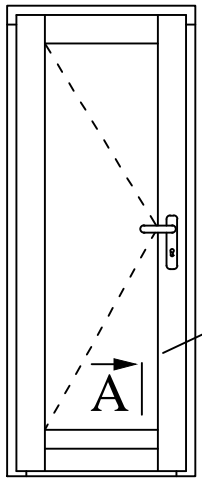

0

**UNI WINDOWS Ltd.**  
 Unit 6, Edgefield Industrial Est.  
 Loanhead, EH20 9TB  
 Tel.: 0131 448 1552

THERMAX ULTRA 1 / 2

External door with timber threshold –  
 – outward opening

Version:  
 1

Date:  
 15.05.14

Scale:  
 1:1

Drawing:  
 NPD/6

A

www.uniwin.co.uk

**UNI WINDOWS Ltd.**  
 Unit 6, Edgefield Industrial Est.  
 Loanhead, EH20 9TB  
 Tel.: 0131 448 1552

THERMAX ULTRA 1 / 2

External door with ULT threshold